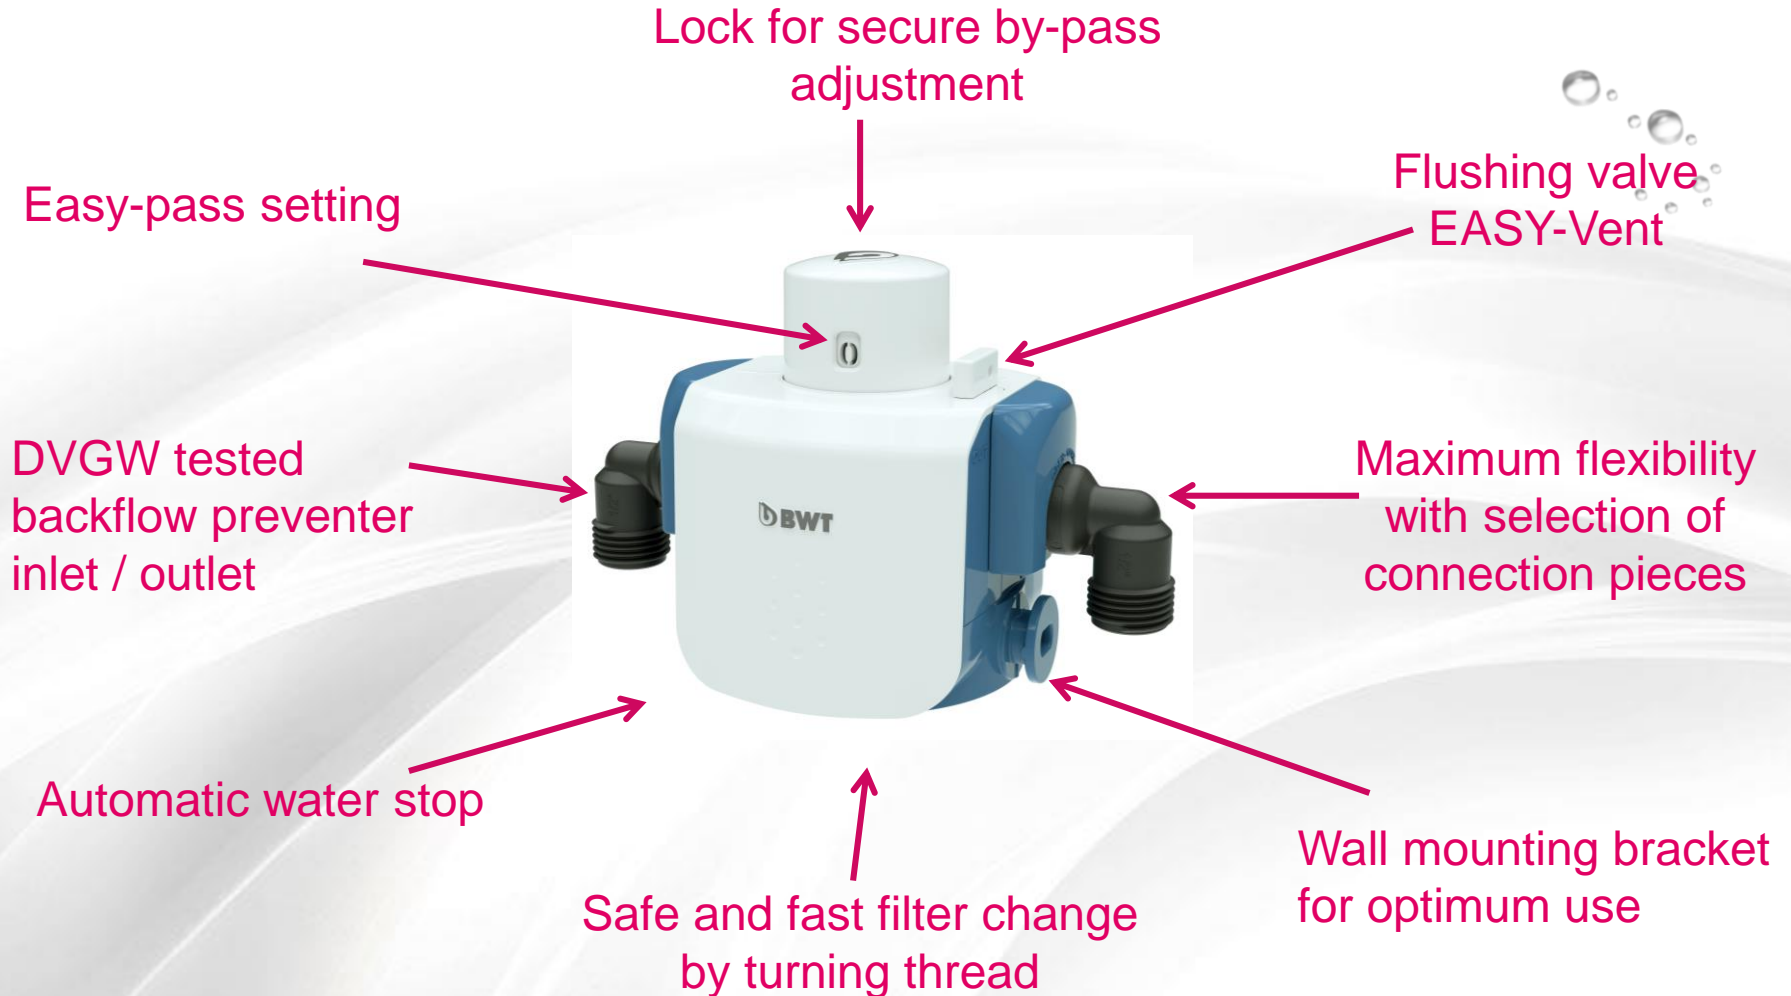

# BWT besthead FLEX – one filter head for any BWT filter cartridges

# Maximum flexibility with selection of connection pieces

## FLEX-Insert

- Function even in the smallest space
- Wide range of different connections